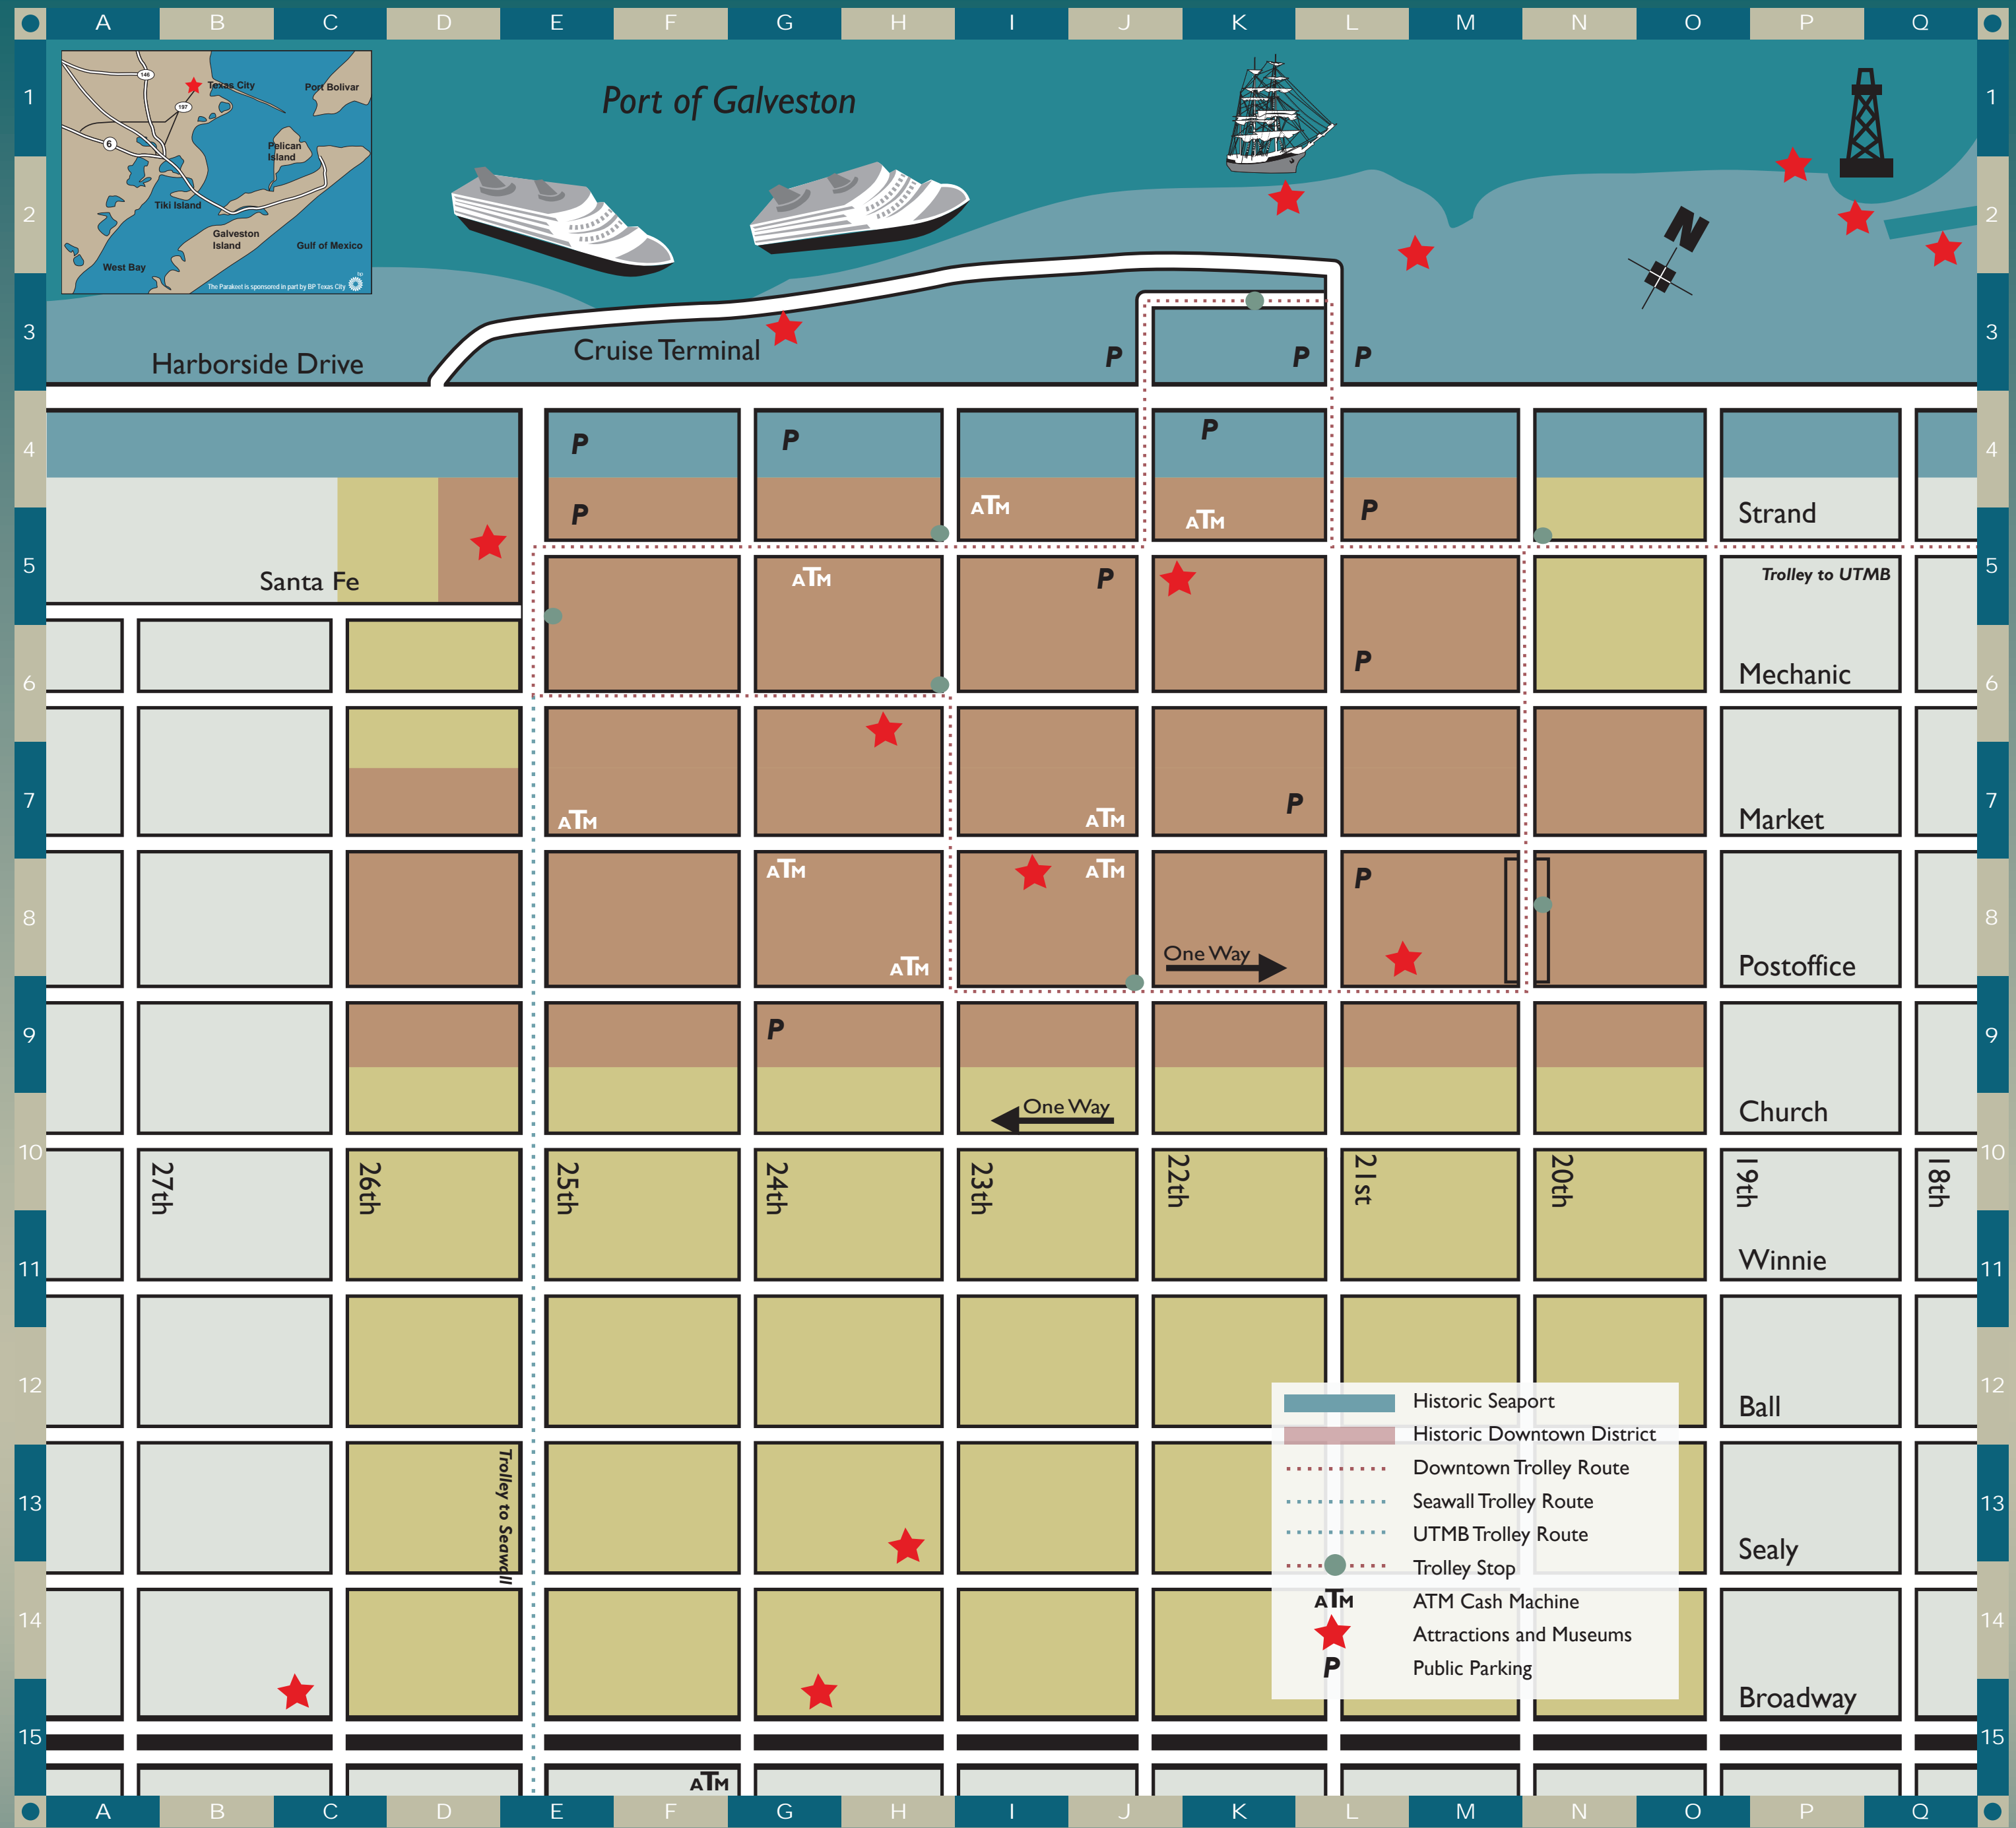

MAILING & SHIPPING	
Postoffice Street Mail Center 2109 Postoffice.....	L9
U.S. Post Office 601 25th Street.....	E10

NIGHTLIFE	
Bacchus Wine Bar 2404 Strand.....	G5
Bikini Beach 2409 Market.....	G7
Boomba Ultra Lounge 2410 Strand.....	G5
Buskers Sports Bar 2005 Postoffice.....	N9
Club 21 2102 Postoffice.....	L9
Connolly's Corner 2002 Postoffice.....	N9
Gravity Bar 2120 Strand.....	L5
Groove 2416 Postoffice.....	G9
Jack's Market Street Tavern 2310 Market.....	H7
JuJu Hangout & Bar 2408 Strand.....	G5
Mary's Place 2515 Mechanic.....	E6
Molly's Pub 2013 Postoffice.....	N9
Murphy's Irish Pub 215 22nd Street.....	J6
Old Cellar Bar 2015 Postoffice.....	N9
Old Quarter Acoustic Café 413 20th Street.....	N9
Poor Michaels 2022 Postoffice.....	N9
The Big Easy 2411 Mechanic.....	H6
The Wizard 2325 Church.....	G10
Tsunami Tequila Emporium 2314 Strand.....	H5

RESTAURANTS	
Apache Mexican Cuisine 511 20th Street.....	N10
Bistro LeCroy 2021 Strand.....	N5
Café Madrid 2111 Postoffice.....	L9
Courtyard Café 2519 Market.....	E7
Eatcetera 408 25th Street.....	G9
El Jardin 413 24th Street.....	E9
Fuddrucker's Pier 22	J3
Fuddrucker's 111 23rd Street.....	L5
Fullen's Waterwall 2110 Strand.....	L5
Gold Star Coffee Shop 416 21st Street.....	L9
Joe's Crab Shack Pier 19	O3
La Estacion Restaurant 2428 Ball.....	G12
Luigi's 2328 Strand.....	H5

Lunch Box Café 2101 21st.....	L6
Mediterranean Chef 2402 Strand.....	G5
Olympia Grill at Pier 21 Pier 21	L3
Oysters Bar and Grill 2105 Postoffice.....	L9
Palm's M&M 2401 Church.....	G10
Press Box 2401 Postoffice.....	G9
Quizzos Subs 2221 Market.....	J7
Rudy & Paco's 2028 Postoffice.....	N9
Saltwater Grill 2017 Postoffice.....	N9
Simps 2602 Ball.....	C12
Sky Bar Sushi Bar & Grill 2107 Postoffice.....	L9
Slice's 2401 Market.....	H7
Speculoos Patisserie & Cafe 216 23rd Street.....	G6
Star Drug Store 510 23rd Street.....	H10
Stork Club 2101 Postoffice.....	L9
Subway 2521 Broadway.....	E15
Texas Dairy & Grill 2528 Broadway.....	E15
The Merchant Prince 2300 Mechanic.....	H6

Willie G's 2321 Broadway.....	H15
Yaga's Café & Bar Pier 21	L3
2314 Strand.....	H5
SALONS & BARBERSHOPS	
Charles Barbershop 2321 Broadway.....	H15
Gourley & Gang 515 25th Street.....	E10
Hollywood Barber Shop 514 21st Street.....	L10
La Moda Salon & Day Spa 523 24th Street.....	G10
Mirror Images Salon 2408 Postoffice.....	G9
Uptown Barbers 532 23rd Street.....	H10
SERVICES	
Galv. Chamber of Commerce 519 25th Street.....	E10
Galveston Visitors Center 2215 Strand.....	J5
GLBT Visitor's Center 302 25th Street.....	E7
Historic Downtown Galv.Partnership 2326 Strand, Suite 220	H5
SPECIALTY FOODS	
Katie's Seafood Market 1902 Wharf.....	O3

La King's Confectionery - ATM 2323 Strand.....	H5
Maceo Spice & Import Co. 2501 Market.....	E7
Rocky Mtn Chocolate Factory 2217 Strand.....	J5
Sampson & Son Seafood Market Pier 19	O3
Smoothies 2121 Strand.....	L5
Strand Emporium 2112 Strand.....	L5
SPECIALTY RETAIL & BOOKS	
Colonel Bubbie's Strand Surplus 2202 Strand.....	J5
Galveston Bookshop 317 23rd Street.....	H7
Island Cycle Bike Shop 2505 Market.....	E7
Island Music Center 409 25th Street.....	E9
Midsummer Books 2309 Mechanic.....	H6
Sunglass Hut 2311 Strand.....	H5
The Witchery 2510 Market.....	E7
T.F. Hippies 2410 Mechanic.....	G6
Tropicana Wireless 110 Kemper.....	J5
Xecution Cycles 312 19th Street.....	O7

GALVESTON ISLAND'S HISTORIC DOWNTOWN	
Yesterday's Best 120 20th Street.....	N5
WINE, SPIRITS & TOBACCO	
B&B Liquor 507 21st Street.....	L10
Franks Liquors 101 21st Street.....	L5
Hava Cigar Shop & Lounge 415 21st Street.....	L9
The Wine Cellar Plus 215 23rd Street.....	H6
WINERY	
D'Vine Wine 2301 Strand.....	H5